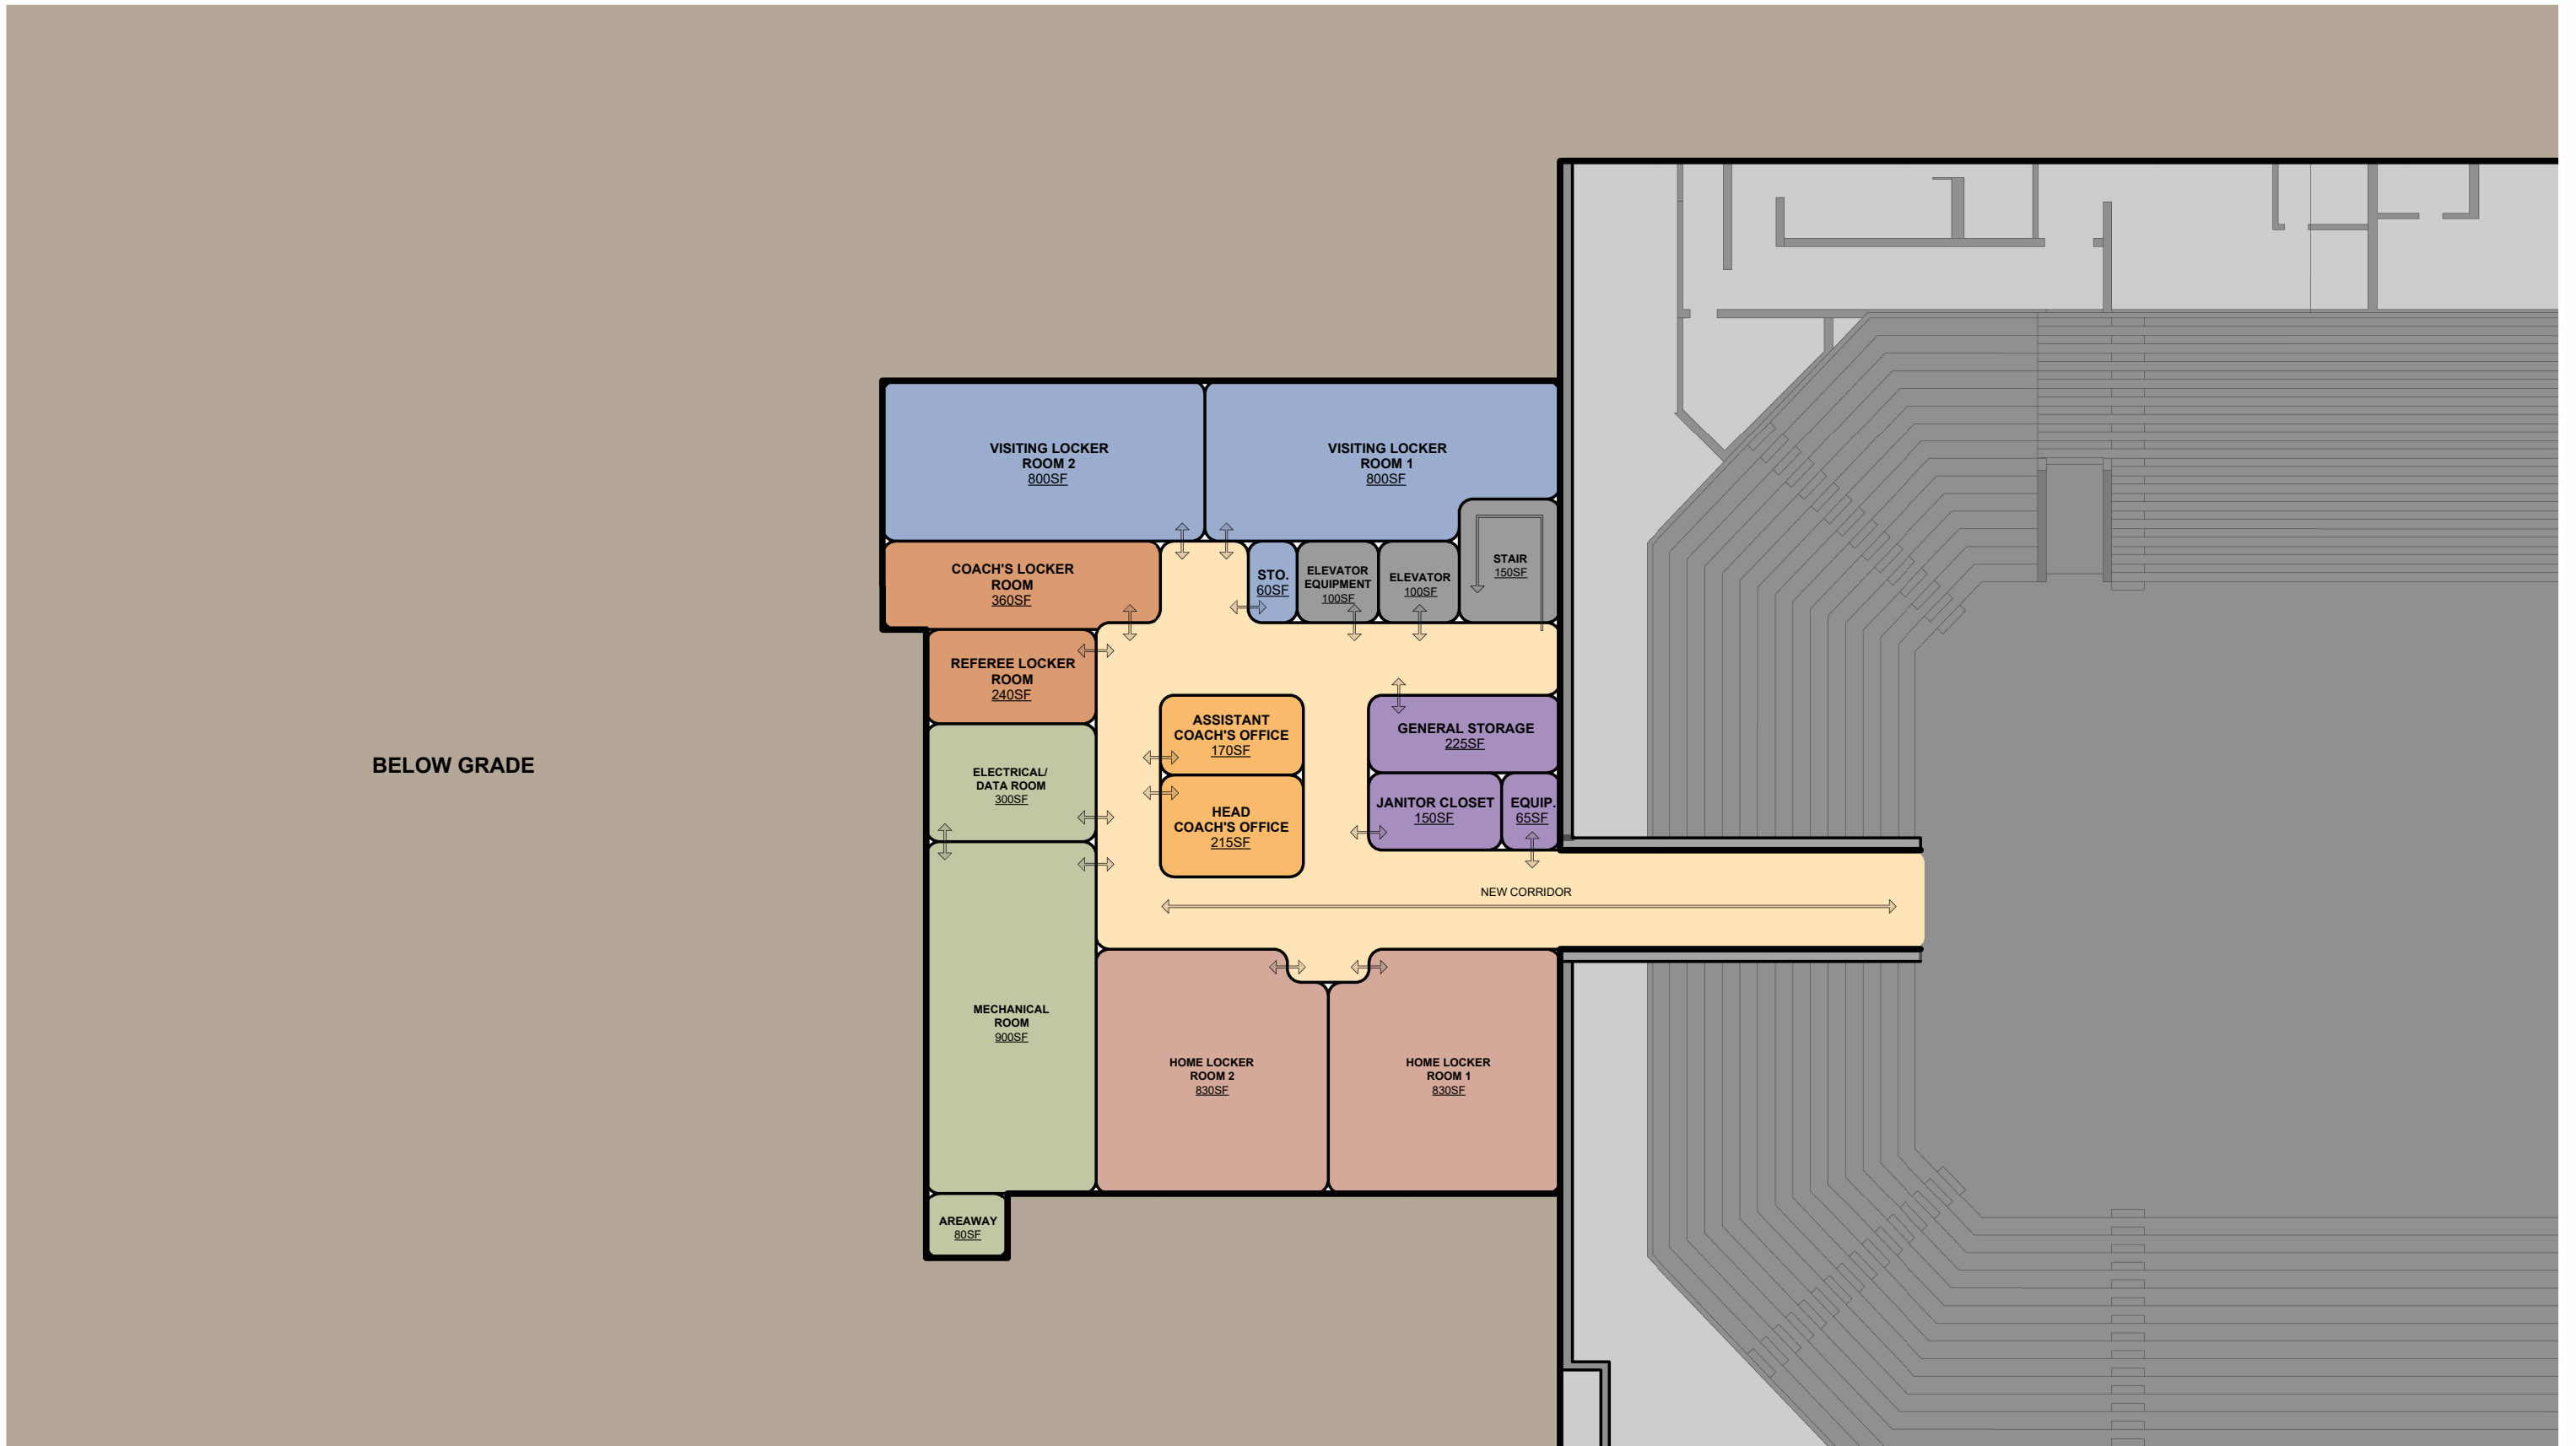

MAIN LEVEL: 7,485SF

LOWER LEVEL: 8,057SF